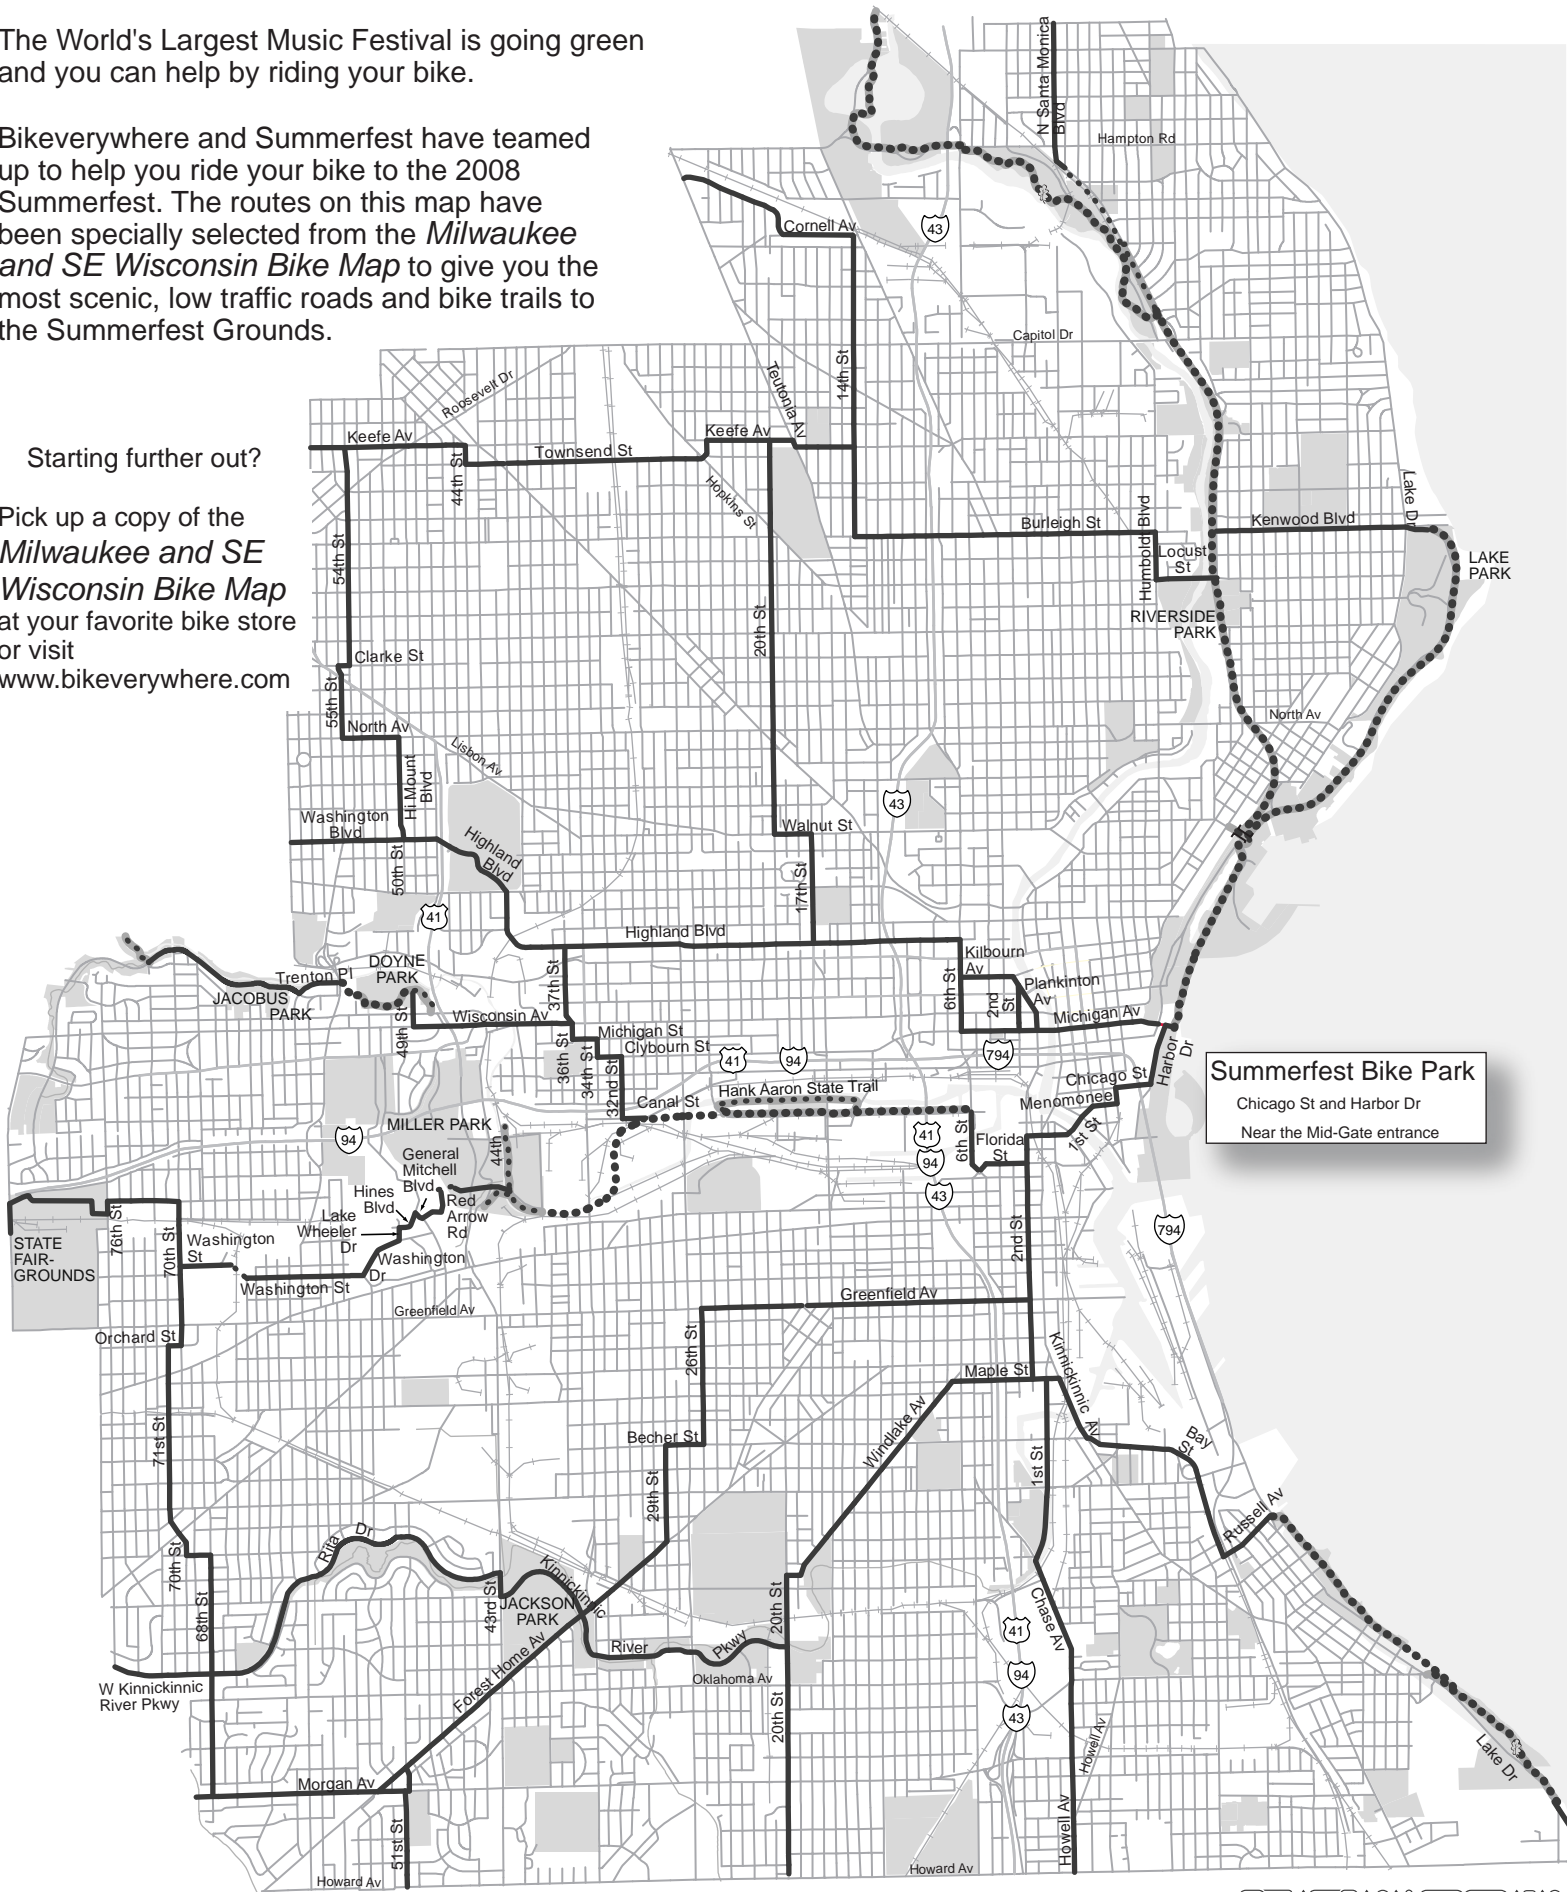

# Bike to Summerfest

The World's Largest Music Festival is going green and you can help by riding your bike.

Bikeeverywhere and Summerfest have teamed up to help you ride your bike to the 2008 Summerfest. The routes on this map have been specially selected from the *Milwaukee and SE Wisconsin Bike Map* to give you the most scenic, low traffic roads and bike trails to the Summerfest Grounds.

Starting further out?

Pick up a copy of the *Milwaukee and SE Wisconsin Bike Map* at your favorite bike store or visit [www.bikeeverywhere.com](http://www.bikeeverywhere.com)

**Summerfest Bike Park**  
Chicago St and Harbor Dr  
Near the Mid-Gate entrance